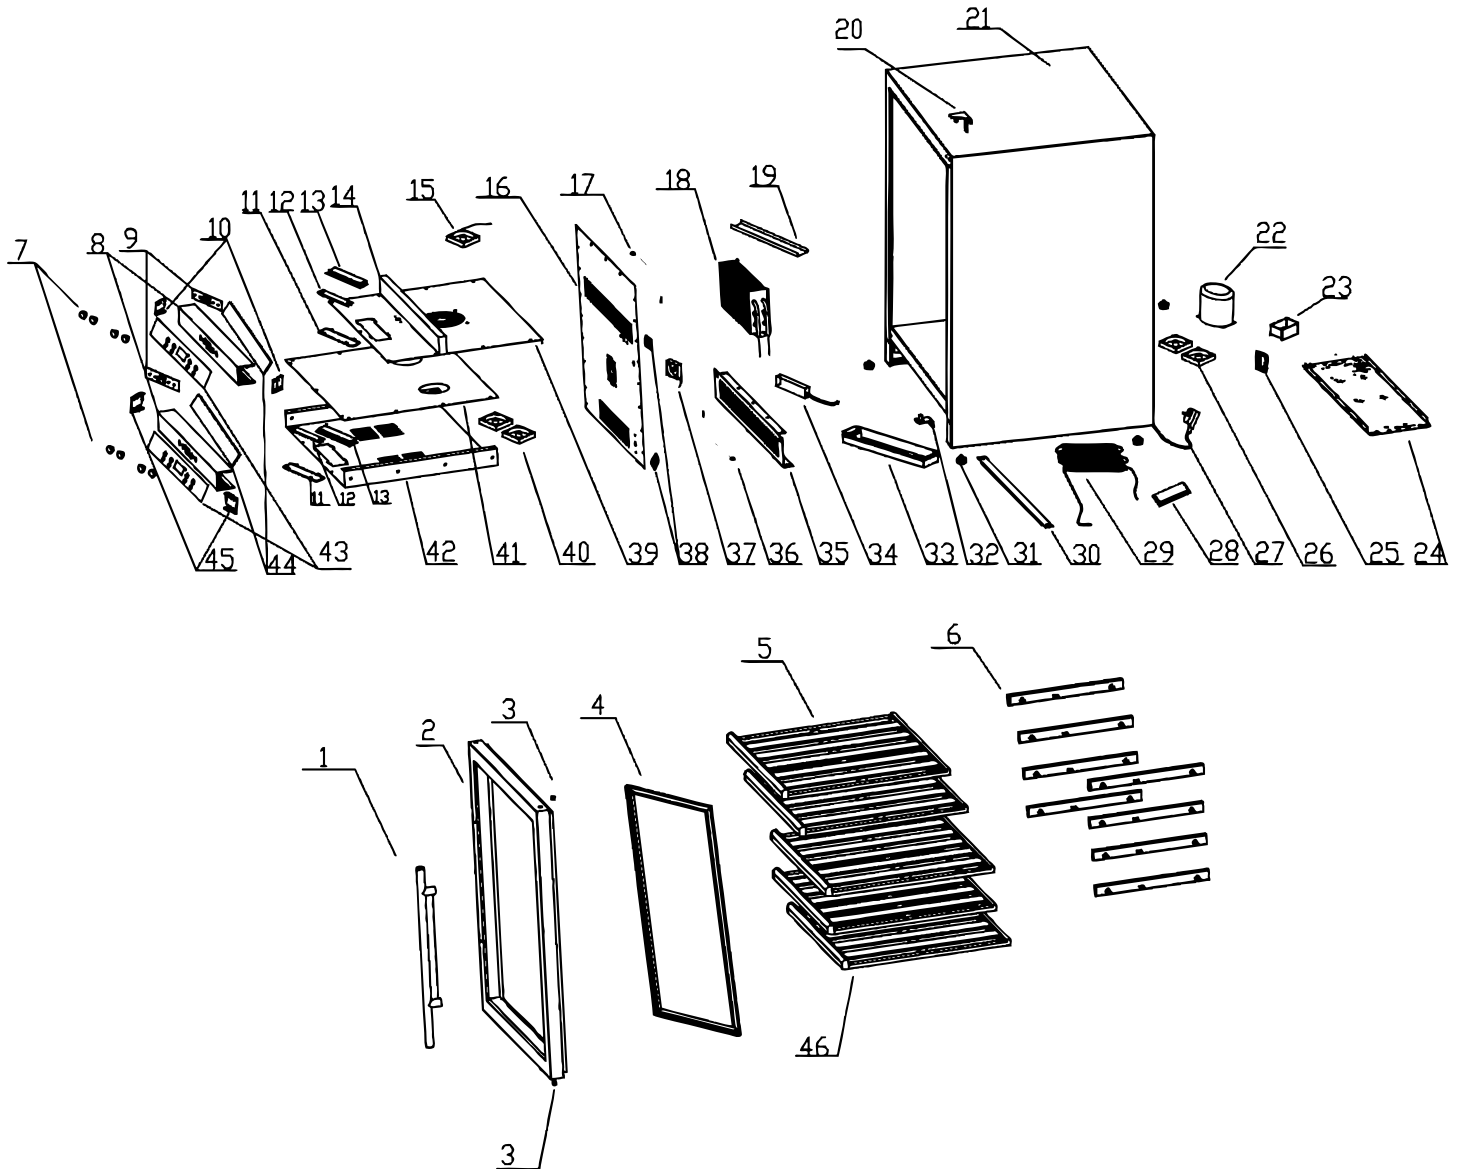

Parts Breakdown

Model WC-CN-0040-DB 48260

Parts Breakdown

Model WC-CN-0040-DB 48260

Item No.	Description	Position	Item No.	Description	Position	Item No.	Description	Position
AM687	Handle-Black for 48260	1	79730	Up-Sensor for 48260	17	79711	Watershed Plate for 48260	33
AM688	Door Assemble-Full Glass Door for 48260	2	79731	Evaporator for 48260	18	79698	Heating Wire for 48260	34
79712	Shaft Sleeve for 48260	3	79732	Sealing PVC for 48260	19	AM690	Front Grill - Black for 48260	35
AM689	Door Gasket (Full Glass Door) for 48260	4	AM672	Upper Hinger for 48260	20	79749	Down Sensor for 48260	36
79718	Upper Wood Shelf for 48260	5	79734	Casing for 48260	21	79701	8025 Fan for 48260	37
79719	Sliding Trace-Left for 48260	6	79735	Compressor for 48260	22	79700	Sensor Cap for 48260	38
AM670	Sliding Trace-Right for 48260	6	AM673	Water Tray for 48260	23	79752	Top Ventilation Board for 48260	39
79674	Control Box for 48260	8	79737	Compressor Support Plate for 48260	24	AM666	8025 Fan for 48260	40
79675	Display PCB for 48260	9	79692	Hidden Line Box for 48260	25	79754	Up Cover (Mid.Board) for 48260	41
79676	Electric Box Support Left for 48260	10	AM674	8025 Fan-2 for 48260	26	79755	Bottom Cover (Mid.Board) for 48260	42
68729	Right Support Frame of Upper Electric Box for 48260	10	79694	Power Supply Cord for 48260	27	AM685	Control Panel Sticker-Black for 48260	43
79725	Upper Zone LED Light Strip-Blue for 48260	12	79689	Electric Board for 48260	28	79708	Fixation Electrical Box (Down) for 48260	45
AM671	Lower Zone LED Light Strip-Blue for 48260	12	79742	Condenser for 48260	29	79759	Bottom Wood Shelf for 48260	46
79703	Sealing (Froming) for 48260	14	79743	Bottom Reinforcing Bar for 48260	30	79760	Carton for 48260	47
79728	Fan-1 for 48260	15	AM675	Foot for 48260	31	AM676	Upper Zone LED Light Strip-White for 48260	48
79729	Back Ventilation Board for 48260	16	79745	Down Hinger+Front Foot for 48260	32	AM677	Lower Zone LED Light Strip-White for 48260	49